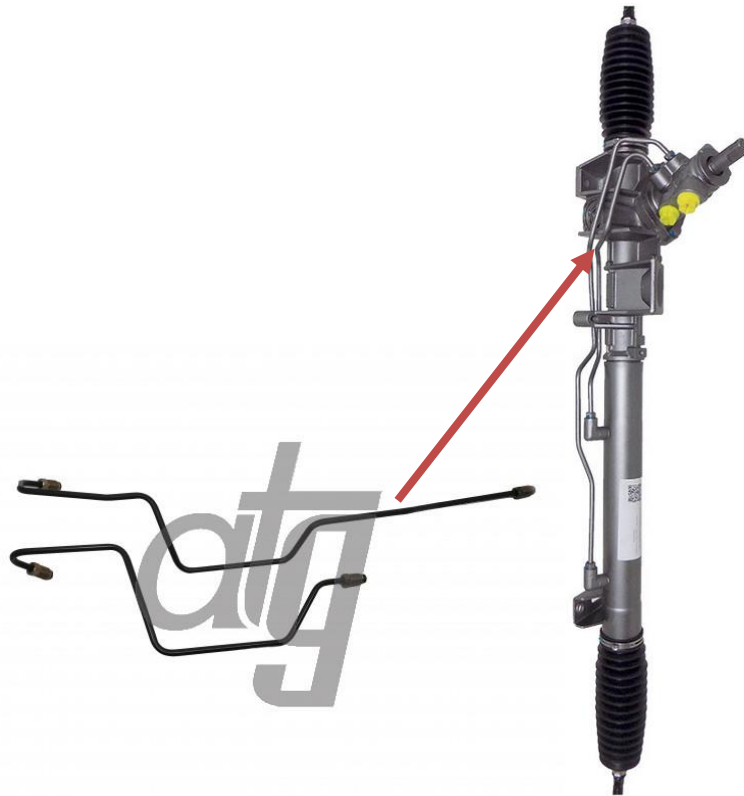

Power steering rack hard lines (tubes) Part No. 20120073

FITS THE FOLLOWING

| Steering rack part number | Crossreferences | Application |
|----------------------------------|--|---|
| ATGR22611RB | VOLVO 545049, 9492859, 8251623, 9492855, 8251621, 9492863, 8601947 ATG ATGR22612RB | Volvo S80 I (1998 - 2006) XC70 I (2000 - 2007) |
| ATGR21671RB | VOLVO 3524288, 8671231, 9485270, 8602749, 9173137, 9492883, 8601755, 8671239, 9492845, 8638614, 9485268, 8602415, 9157048, 9492853, 8251753, 8671234, 9492841, 8603459, 9185272, 8601943, 8671243, 9492849 | Volvo S60 I (2000 - 2009) S60 II (2010 - 2013) S80 I (1998 - 2006) V70 II (2000 - 2007) XC70 I (2000 - 2007) |